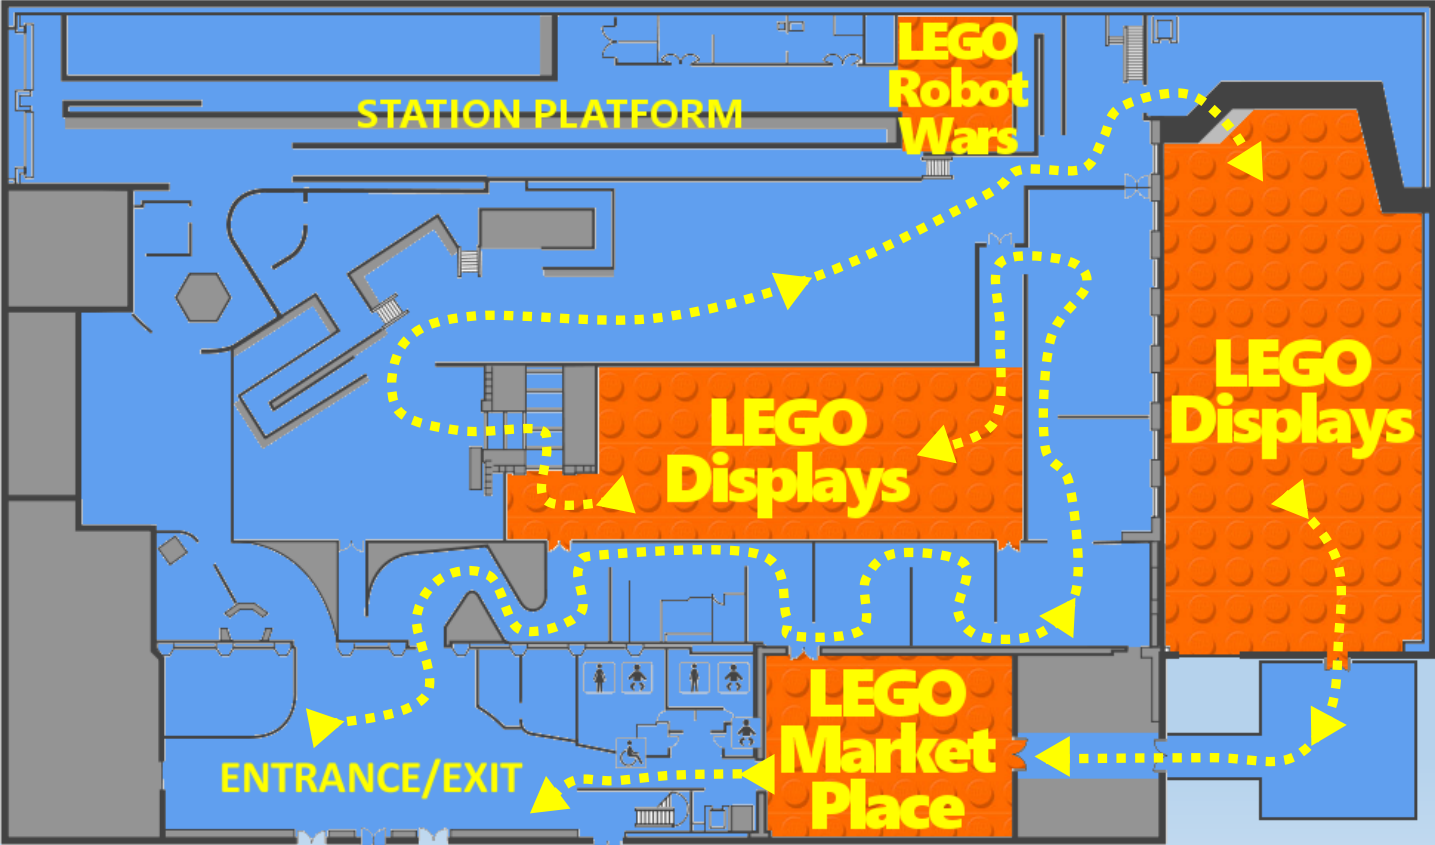

Make sure you visit the **Station Platform** to see the **LEGO® Robot Wars tournaments!** Some of the top builders at the show have created awesome robots to battle it out. Each robot must fit inside a 25cm cube, weigh no more than 1kg and be made only from official LEGO parts!

**11:00** LEGO® Robot Wars tournaments

**13:00** LEGO® Robot Wars tournaments

**15:00** LEGO® Robot Wars tournaments

See all the battle action  
on the Station Platform!

Stop by the **Brick Café** to keep you refreshed in first class style.

# Map of the show